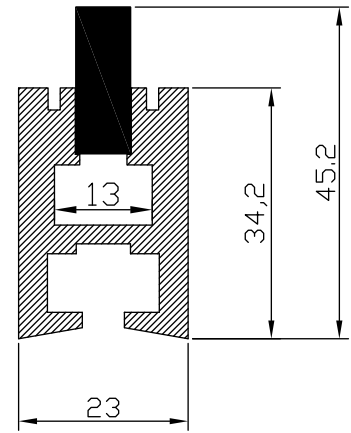

Color 

Unit: mm

Features:

1. Model: HL-BAPL044
2. Material: AL6063
3. Surface: Anodized/Painting
4. Lighting source width: /
5. Length: 4m/max
6. Installation: For kitchen and bathroom / advertising / house decoration application.

Accessory:

End Cap

Alu Profile+End Cap

Alu Profile (Back)

Mounting Screw

Installation: